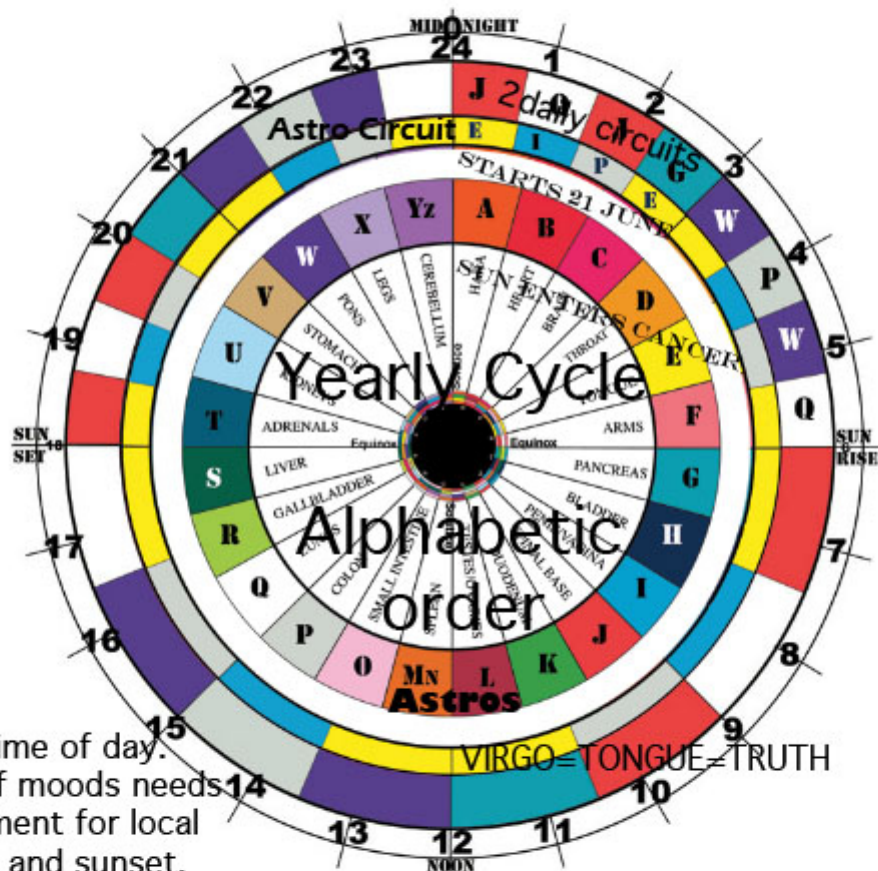

EXPLANATION

Moods of today

Daily Cycle

	CIRCUIT	ORGAN	+VE	-VE
Sunrise - Noon	JQJG	Spinal Base	Trust	Paranoia
Noon - Sunset	WPFQ	Pons	Centredness	Crisis

repeats 3x per day

Click on the circuit for explanations

Astro Circuit	EIPE	Tongue
---------------	------	--------

repeats 6x per day for 15/16 days

Enter date: 

local time of day.
Time of moods needs adjustment for local sunrise and sunset.

SOUNDS AND COLOURS