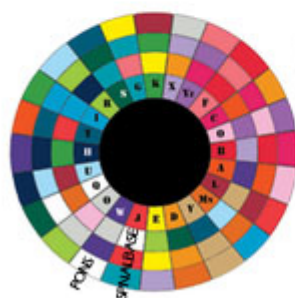

EXPLANATION

Moods of today

Daily Cycle

	CIRCUIT	ORGAN	+VE	-VE
Sunrise - Noon	JQJG	Spinal Base	Trust	Paranoia
Noon - Sunset	WPFQ	Pons	Centredness	Crisis

repeats 3x per day

Click on the circuit for explanations

Astro Circuit	EIPE	Tongue
---------------	------	--------

repeats 6x per day for 15/16 days

Enter date: 

local time of day.
Time of moods needs adjustment for local sunrise and sunset.

SOUNDS AND COLOURS