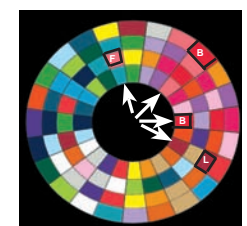

B	G	L	F
X	F	V	B
B	G	L	F
C	E	J	B

HEART
HAPPINESS
PANCREAS
METHOD
TESTES/OVARIES
VITALITY
ARMS
BALANCE