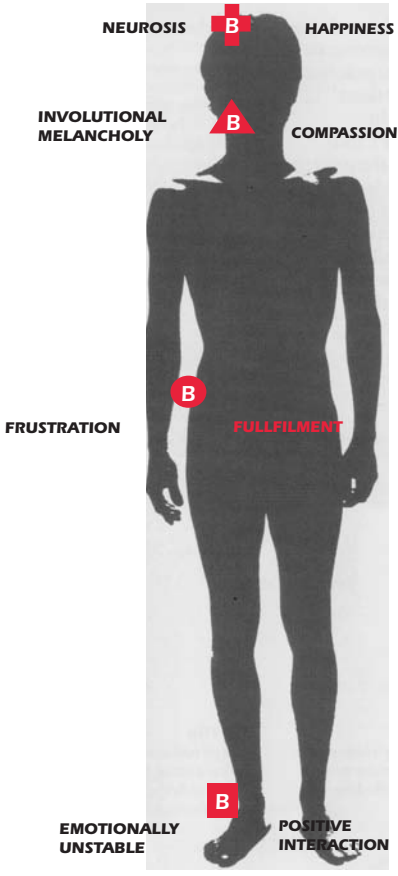

The points on the body are on the right side opposite to the Hara's, the right jaw, inside right hip and the outside right ankle. Positive/negative states in the male side are: Happiness/Neurosis, Compassion/Involutional Melancholy, Fullfillment/Frustration and Positive Interaction/Emotionally Unstable.

Shockpoints in the second half of Cancer are: B- 2nd vertebra L4, Right forward skull. F- Behind R. ear.

L-Middle of pubic bone, B- Right outside wrist.

The Heart is home and feelings and most of us break it several times during our lifetime. The worst you can do is not to listen to it. Most of humanity no longer knows how to do this. We try to do it by thinking or feeling. But since thoughts and feelings are in the past this does not work. It is really simple, you stop and become aware of the drumbeat in your chest. It is the rate it pulses "here now". If it is fast it is telling you something and you can use your other faculties to figure out what it is. Once you see what is causing it to beat fast, the heart will go back to a normal rate. If you then act against the heart it will start to beat faster again!

RIGHT EYE

BIO-ELECTRICAL CIRCUITS HEART

LEFT EYE

B B B B

HAPPINESS

CANCER

B

B X B C