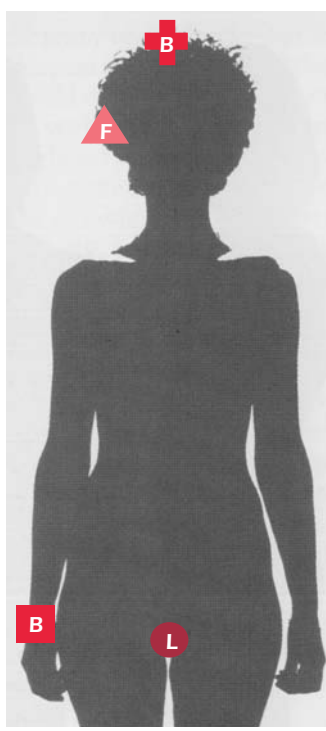

The points on the body are on the right side opposite to the Hara's, the right jaw, inside right hip and the outside right ankle. Positive/negative states in the male side are: Happiness/Neurosis, Compassion/Involutional Melancholy, Fullfillment/Frustration and Positive Interaction/Emotionally Unstable.

RIGHT EYE

BIO-ELECTRICAL CIRCUITS HEART

LEFT EYE

B B B B

HAPPINESS

CANCER

B

B X B C

B+ I AM TRAPPED IN MY BODY
REBIRTH

X FAMILY CAN MAKE ME HAPPY
HARMONY

B I AM WHAT I THINK
WE ARE THE WORLD

C I HAVE TO SOLVE ALL THE PROBLEMS
SUPPRESSION

FRONT

BACK

FRONT

FRONT