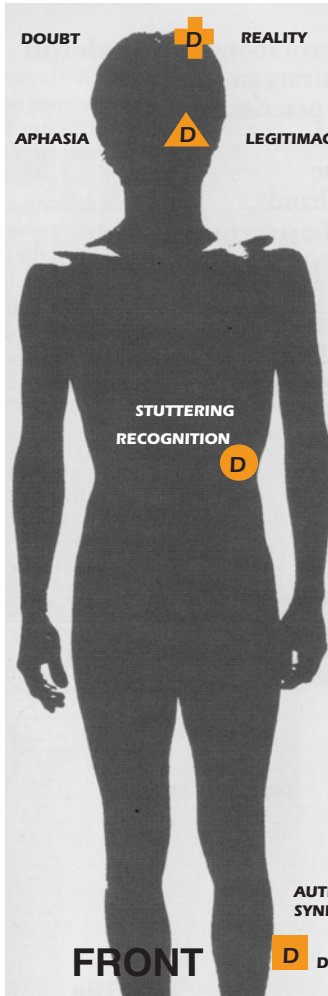

In the Tarot the throat is the Fool, and the 5's relate to the illusions in the left eye.

Creatures are the Giraffe and the Squirrel.

The body points related to shockpoints during the Chi Chi are:

D- Left Middle Skull and vertebra T11, H- R. Forehead, O- Navel, D- Left Outside Forearm.

During the time of the throat remember the Mystic's definition of what is real: "That which changes is not real". This means only your awareness in the moment is real because if it changed you would not understand that everything else changes, even rocks and stars.

RIGHT EYE

D D D D

LEO

D

LEFT EYE

D S D MN

D

I CAN BEAT DOUBT