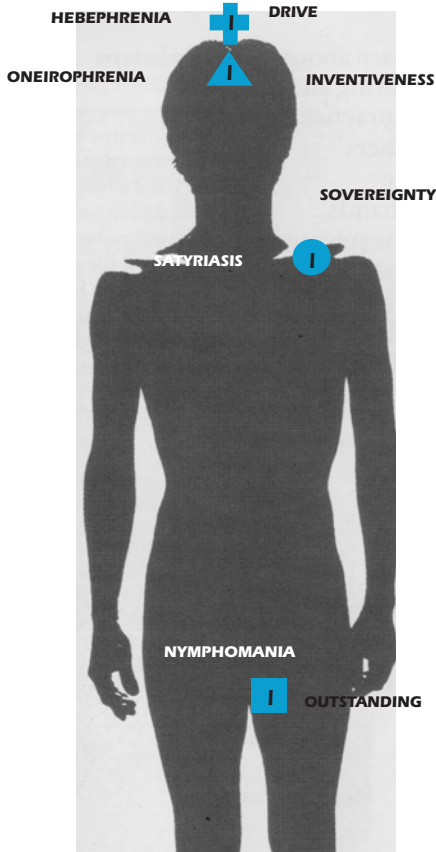

I SCORPIO

1

LIFE

I M N T I

PENIS/VAGINA Skyblue/Drive

This is the circuit of the third eye which we close during puberty when we polarise into opposite sexes. The organ is positively charged in the male and negative in the female. The female organ has the most powerful healing force in existence. Through realising both the masculine and feminine in sex, we transform our drive from the mind to the heart.

RIGHT EYE

IIII

DRIVE

SCORPIO

LEFT EYE

IIIK

FRONT

I I CAN ALWAYS BE POPULAR