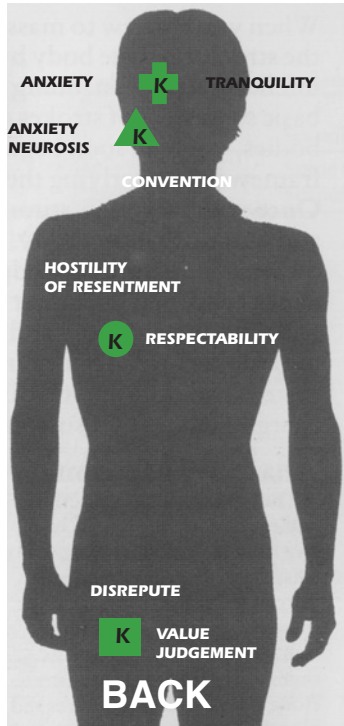

Creatures are cows; they have four of these pipes and legend in India is you can get enlightened looking in their eyes. If the circuit is clear mosquitos leave you alone. The points on the body are the left jaw, the left lower scapula and the left sitbone.

The points in the body which vibrate during the Chi Chi of the Duodenum in the first half of Sagittarius are: K-bottom left back of skull and vertebra C5, P- Left look, V- Right lower rib, K- Left lower scapula.

During the Duodenum Chi Chi remember that money was invented by humans and it is only there to make things happen it will never make you happy.

**RIGHT EYE**

**K K K K**

**LEFT EYE**

**K E K L**

**TRANQUILITY SAGITTARIUS**

**K**

**K** I HAVE IT ALL BUT I AM NOT HAPPY  
 POSSIBILITIES

**E** I CAN PLAY WITH REALITY  
 MOMENT TO MOMENT

**K** WHERE IS MY SOULMATE  
 FRIENDLINESS

**L** I AM MALE/FEMALE/IN CRISIS  
 SCHIZOPHRENIA