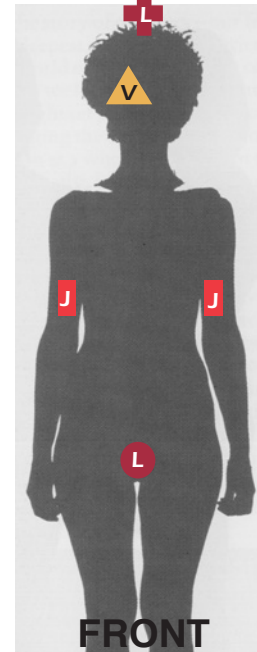

The points on the body in the male are middle of front skull, chin, mid pubic bone and inside left ankle. In the female the right side of the nose and above the elbows are in the circuit.

Creatures are the lion in the positive and the hyena in the negative. A country is Scotland.

The Chi Chi points on the body are: L- Front middle skull and vertebra L2, O- Below the eyes, W- Right breast, L- Inside left wrist.

During this Chi Chi of the reproductive organs luxuriate in the light that comes through them.

# BIO-ELECTRICAL CIRCUITS TESTES/OVARIES

RIGHT EYE

VITALITY

SAGITTARIUS

LEFT EYE

LLLL

L

LVLJ