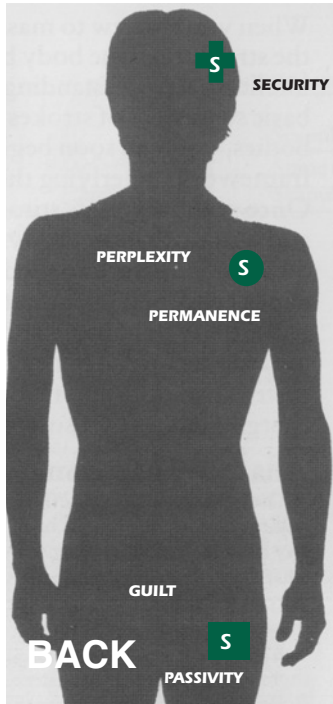

BIO-ELECTRICAL CIRCUITS LIVER

RIGHT EYE

SSSS

LEFT EYE

SGST

SECURITY

S

PISCES

S THERE IS A SECURE PLACE PARTICIPATION

G I KNOW IT ALL THE MISER

S WHY DO MY RELATIONSHIPS NOT WORK TURNING IN

T I WILL DIE FOR TRUTH POSTPONEMENT