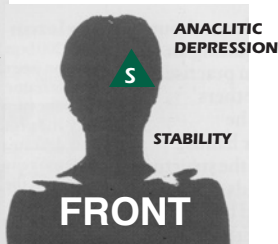

S THERE IS A SECURE PLACE PARTICIPATION

G I KNOW IT ALL THE MISER

S WHY DO MY RELATIONSHIPS NOT WORK TURNING IN

T I WILL DIE FOR TRUTH POSTPONEMENT