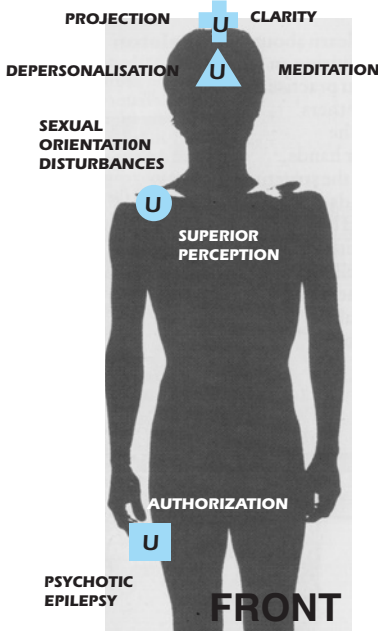

BIO-ELECTRICAL CIRCUITS KIDNEYS

RIGHT EYE

UUUU

CLARITY

U