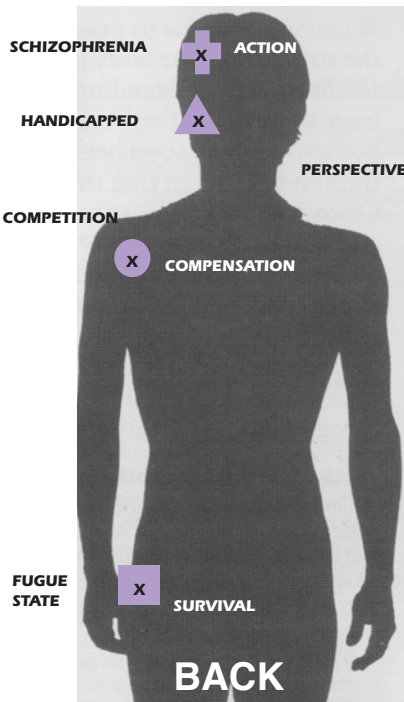

The horse is the creature of the legs and Korea is a country that vibrates them.

In the female left eye the moods are the aces in the Tarot. The most frequent illusion in the legs is the ace of pentacles, which has to do with the throat and what is real. The mystical definition of what is real is: anything that changes is NOT REAL. The legs check with the throat and the colon. The major arcana card is The Tower/Thunderbolt.

The points are the left ear, left rear shoulder and the left hip. And in the left eye the left nose and the left elbow are in the circuit.

The Chi Chi points in the body are: X- Left side skull and vertebra C4, C- Clavicle joint, I- Left under clavicle, X- Back of left shoulder joint.

During the first part of Gemini remain as much as you can internally silent while in the midst of external activity.

RIGHT EYE BIO-ELECTRICAL CIRCUITS LEGS

LEFT EYE

ACTION

GEMINI

X X X X

X D X P

X I AM THE SERVANT OF MY MIND