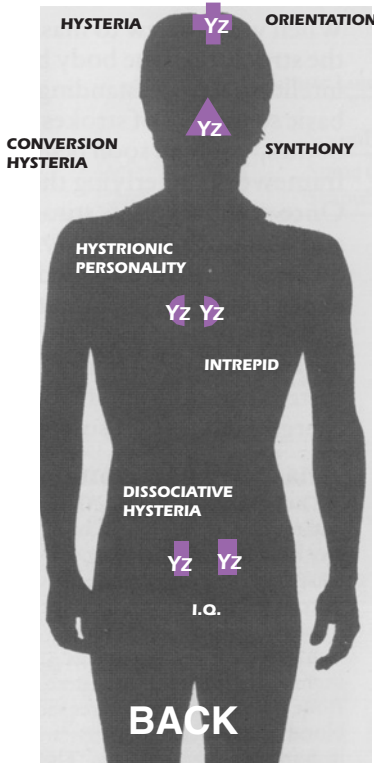

The points on the body in the male are: crown of skull, mid rear skull, mid inside scapulas and the rear pelvic joints. In the female, the clavicle joint and the right rear shoulder come into the circuit. A creature is the Dolphin. A country is Turkey. A profession is prostitution. A movie is Star Wars. It is the ending of the alphabet, sounded by the last two letters YZ. It is the end of the Sun's journey through the Zodiac as our mother the Earth revolves around him.

The Chi Chi tunes the following points: Yz- Middle top back of skull and vertebra C3,

D-Left side of nose, J- Upper breasts, Yz- Rear pelvic joints.

During the Chi Chi sleep and dream as much as you are able to. Be entertained or entertain. Hang out with dolphins, dance and enjoy the magic of your consciousness.

BIO-ELECTRICAL CIRCUITS CEREBELLUM

RIGHT EYE

Yz Yz Yz Yz

ORIENTATION

GEMINI

YZ

LEFT EYE

Yz C Yz F