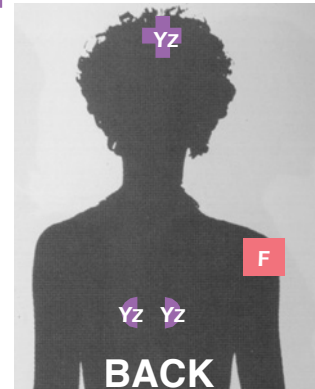

The Chi Chi tunes the following points: Yz- Middle top back of skull and vertebra C3,

D-Left side of nose, J- Upper breasts, Yz- Rear pelvic joints.

During the Chi Chi sleep and dream as much as you are able to. Be entertained or entertain. Hang out with dolphins, dance and enjoy the magic of your consciousness.

BIO-ELECTRICAL CIRCUITS CEREBELLUM

RIGHT EYE

Yz Yz Yz Yz

ORIENTATION

GEMINI

YZ

LEFT EYE

Yz C Yz F