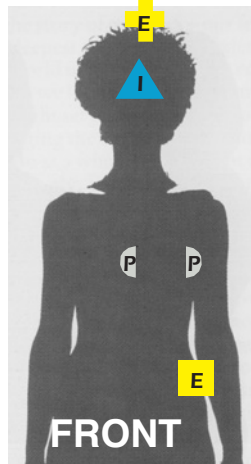

E. TONGUE Yellow/Truth

Text summarising details

The tongue is what we speak the truth with. The nose (mind-point) we stick in to find out the truth. Truth is only Here Now and we are that. The negative in the tongue is Desire. Wanting to change the past or going into the future. So you move, and desire helps to do that. This makes the circuit play a major roll in your consciousness. The signal enters the 10th thoracic vertebra (8th from sacrum) and the bioelectricity connects the 7 vertebra below it. Each one of these vertebrae are attached to one of our 7 bodies.

EXPLANATION OF INFORMATION

Right EYE

circuit right eye

EEEE

negative conditions

positive states

DESIRE

TRUTH

PARESIS

TREND

unison

mind

PATHOLOGICAL LIAR

MODEL

heart

hara

FETISHISM
STYLE

FRONT

Shockpoint cards.

FRONT

location of Chi Chi shockpoints in the body

BIO-ELECTRICAL CIRCUITS ORGAN

arrows indicate the location of the circuit in the eyes

ASPECT