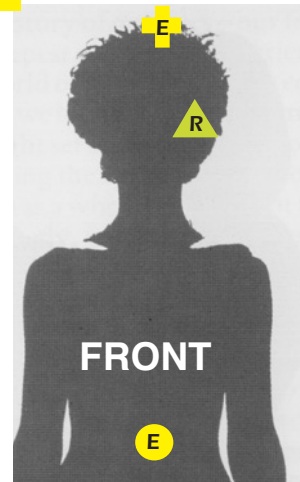

FETISHISM
STYLE

FRONT

Shockpoint cards.

FRONT

location of Chi Chi shockpoints in the body

BIO-ELECTRICAL CIRCUITS ORGAN

arrows indicate the location of the circuit in the eyes

ASPECT

E

SOUND OF ORGAN AND COLOUR

STARSIGN

logo

Rider major arcana card

Osho Zen major arcana card

Left EYE

circuit left eye

EREX

FRONT

BACK

location of Chi Chi circuit in the iris

illusions in left eye

E I WILL DIE FOR TRUTH

illusion: Rider card

POSTPONEMENT