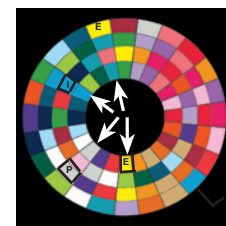

EXPLANATION OF INFORMATION

Right EYE

circuit right eye

EEEE

negative conditions

positive states

DESIRE

TRUTH

FETISHISM
STYLE

FRONT

Shockpoint cards.

FRONT

location of Chi Chi shockpoints in the body

BIO-ELECTRICAL CIRCUITS ORGAN

arrows indicate the location of the circuit in the eyes

ASPECT

E

SOUND OF ORGAN AND COLOUR

STARSIGN

logo

Rider major arcana card

Osho Zen major arcana card

Left EYE

circuit left eye

EREX

FRONT

BACK

location of Chi Chi circuit in the iris

illusions in left eye

E I WILL DIE FOR TRUTH

illusion: Rider card

POSTPONEMENT