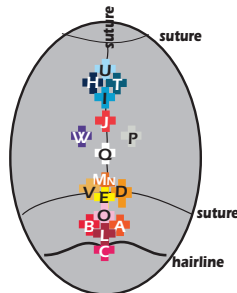

EXPLANATION OF INFORMATION CONTAINED IN THESE PAGES OF THE TIBETAN PULSING ALPHABET

E VIRGO

Glyph of Starsign

sound/col. of bioelect. circuit

DISTILLATION

Astrological Aspect (After A.T. Mann, 1979)

location of vertebra in the spine

location of Unison point on top of the skull

Hand Mudra
Holding this will bring awareness to the vertebra and the bio-electrical circuit

Chi Chi bioelectrical circuit

E I P E

- sound**
- organ**
- colour**
- aspect**

E. TONGUE Yellow/Truth

Text summarising details

The tongue is what we speak the truth with. The nose (mind-point) we stick in to find out the truth. Truth is only Here Now and we are that. The negative in the tongue is Desire. Wanting to change the past or going into the future. So you move, and desire helps to do that. This makes the circuit play a major roll in your consciousness. The signal enters the 10th thoracic vertebra (8th from sacrum) and the bioelectricity connects the 7 vertebra below it. Each one of these vertebrae are attached to one of our 7 bodies.

FETISHISM
STYLE

FRONT

Shockpoint cards.

FRONT

location of Chi Chi shockpoints in the body

BIO-ELECTRICAL CIRCUITS ORGAN

arrows indicate the location of the circuit in the eyes

ASPECT